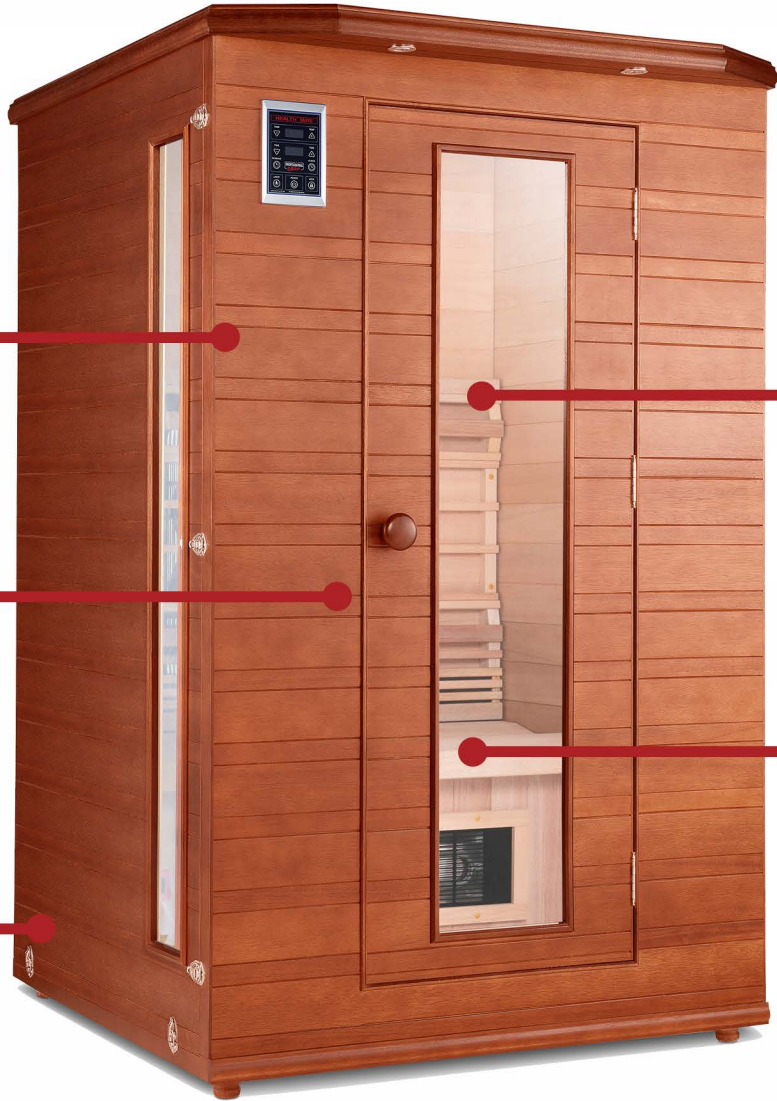

ENRICH 2

TRUE FULL SPECTRUM

Patented Controller

Professional series controller with reservation function. Set your sauna to turn on anytime.

Enclosed Door

Less than 5% Heat reduction.

12' power cord.
Back bottom.

Full Spectrum

Tecoloy™ mid and far infrared heaters. LED near infrared light therapy.

Ergonomic Bench

Relax in comfort with our reversible bench. Ergonomic on one side, flat on the other. The bench can be flipped at anytime.

HEALTH MATE