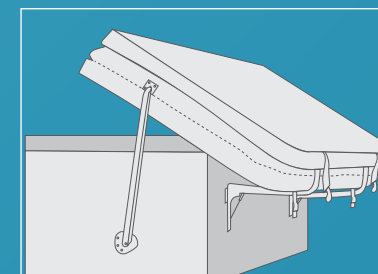

Note: Filled weight includes water and 10 adults, each weighing 175 lbs.

Shell Colors

Alpine White

Ice Gray

Cabinet Colors

Gray Oak

Dark Mocha

Cover & Lifter Systems

VacuSeal® Lifting System

Watkins® Covers & Lifters

Watkins Cover Cradle/Prolift® III

WatkinsWellness™
Feel good. Live well.™

Swim Fitness Accessories

Swim Tether

Rowing Kit

Floor Mirror