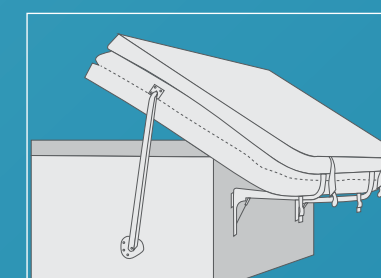

Note: Filled weight includes water and 10 adults, each weighing 175 lbs.

Shell Colors

Alpine White

Ice Gray

Cabinet Colors

Gray Oak

Dark Mocha

Cover & Lifter Systems

VacuSeal® Lifting System

Watkins® Covers & Lifters

Watkins Cover Cradle/Prolift® III

WatkinsWellness™
Feel good. Live well.™

Swim Fitness Accessories

Swim Tether

Rowing Kit

Floor Mirror