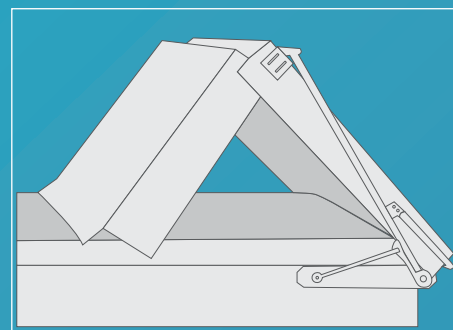

Cover & Lifter Systems

VacuSeal® Lifting System