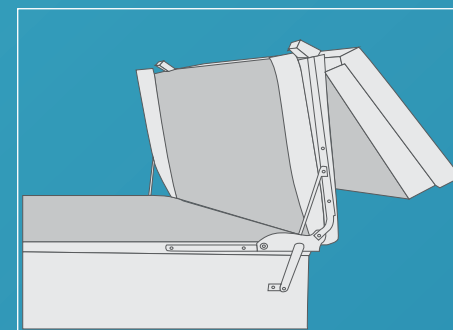

Watkins® Covers & Lifters

WatkinsWellness™
Feel good. Live well.™