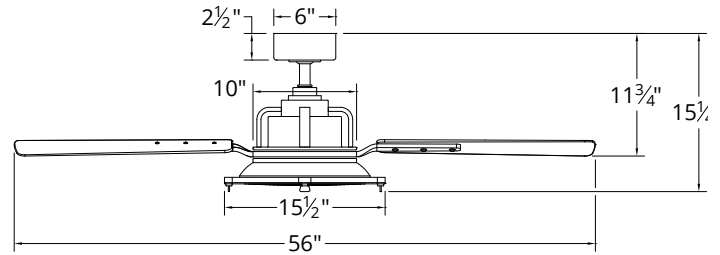

NAUTILUS

FR-W1818-56L

56" Ceiling Fan

MODERN FORMS SMART FANS

PRODUCT DESCRIPTION

With its elevated take on nautical style, this smart fan more than delivers on both form and function. Weathered wood-finished blades complement the polish of oil-rubbed bronze or graphite housings, while the WAC-powered LED luminaire radiates beautifully through an optically enhanced Fresnel glass lens. The DC motor keeps the blades running quietly so you'll always hear the sound of the waves- whether they're steps from your porch or in an afternoon daydream.

FEATURES

- 6 fan speeds through both Summer and Winter Modes
- Silent DC motor
- Luminaire cover not included
- Includes BT remote control
- Optional wall control sold separately
- Compatible with Modern Forms app

AIRFLOW/ENERGY EFFICIENCY

Weighted-Average/High Airflow CFM:	2798/7013
Weighted-Average/High Energy Use (W):	13/29
Estimated Yearly Energy Cost ($):	4
Weighted-Average/High Efficiency (CFM/W):	211/245
Max RPM:	145

ORDER NUMBER

Model	Housing	Blade
FR-W1818-56L	GH Graphite	WG Weathered Wood
	MB Matte Black	MB Matte Black
	OB Oil Rubbed Bronze	DW Dark Walnut

Example: **FR-W1818-56L-OB/DW**

For 2700K add "-27" ; for 3500K add "-35" before the finish: **FR-W1818-56L27OBDW**

*Results may vary based on application and surroundings.

*This fan comes uni-pack - blade select options are not available

The Modern Forms app synchronizes seamlessly with smart home devices you already own

modernforms.com
Phone (800) 526.2588
Fax (800) 526.2585

Headquarters/Eastern Distribution Center
44 Harbor Park Drive
Port Washington, NY 11050

Central Distribution Center
1600 Distribution Ct
Lithia Springs, GA 30122

Western Distribution Center
1750 Archibald Avenue
Ontario, CA 91760

SPECIFICATIONS

Construction:	Aluminum, ABS
Blade:	13° Pitch, 56" sweep
Downrod:	1" O.D. x 4.5"H included
Mounting Slope:	Up to 30°
Wire:	80"
Hanging Weight:	23 lbs
Total Power:	52.5W
Standards:	UL/cUL Wet Location listed, Title 24 JA8-2016 Compliant, Title 20
Motor Type:	125 x 25 sensorless DC motor

WIRELESS PERFORMANCE

Wi-Fi Range:	Up to 150 ft*
Bluetooth Range:	Up to 150 ft*

LUMINAIRE PERFORMANCE

Light Source:	LED
Light Wattage:	23.5W
Lumens/Delivered Lumens:	2041/1347
Dimming:	Integrated
CRI:	90
Color Temperature:	3000K (2700K/3500K options available)
Rated Life:	50,000 hours