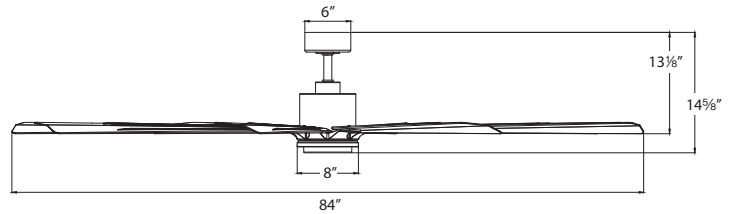

SIZE MATTERS

FR-W2403-84L

84" Ceiling Fan

MODERN FORMS SMART FANS

PRODUCT DESCRIPTION

Big, bold design is better. Offered in an impressive 65 and 84-inch sizes, the 8-blade Size Matters ceiling fan showcases elegant lines, sharply crafted blades and intelligent engineering. The motor is IPX4-wet rated for outdoor use. The fan's contemporary styling is finished in Matte Black complemented by Matte White blades. Control is easy with smart home ecosystems via the Modern Forms app.

SPECIFICATIONS

Construction:	Aluminum, ABS
Blade:	20° Pitch, 84" sweep
Downrod:	.75"W x 6"H included
Mounting Slope:	Up to 30°
Wire:	80"
Hanging Weight:	35 lbs.
Total Power:	70W
Standards:	UL/cUL Wet Location listed, Title 24 JA8-2016 Compliant, Title 20, Energy Star
Motor Type:	168 x 30 sensorless DC motor