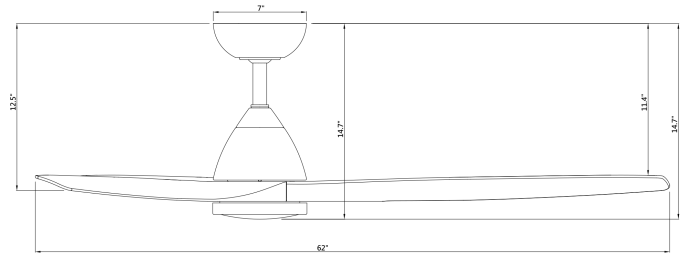

SKYLARK

FR-W2202-62L

62" Ceiling Fan

MODERN FORMS SMART FANS

PRODUCT DESCRIPTION

Introduce sleek sophistication to your home with the Skylark Smart Fan. Spectacular new finishes of soft brass and brushed nickel are unveiled in our Modern Forms Smart Fan collection. The three smartly designed blades circulate air with an agile yet robust gracefulness, bringing incomparable comfort and illumination with an integrated LED luminaire, throughout your space. The convenient, 6-speed set-up can be controlled locally using the included Bluetooth remote control or remotely using the Modern Forms app.

FEATURES

- 6 fan speeds through both Summer and Winter Modes
- Silent DC motor
- LED luminaire included
- Includes remote control
- Optional wall control sold separately
- Compatible with Modern Forms app

AIRFLOW/ENERGY EFFICIENCY

Weighted-Average/High Airflow CFM:	4524/6920
Weighted-Average/High Energy Use (W):	20/28
Estimated Yearly Energy Cost ($):	6
Weighted-Average/High Efficiency (CFM/W):	227
Max RPM:	148

ORDER NUMBER

Model	Housing	Blade
FR-W2202-62L	BN <i>Brushed Nickel</i>	EB <i>Ebony</i>
	MB <i>Matte Black</i>	MB <i>Matte Black</i>
	SB <i>Soft Brass</i>	MB <i>Matte Black</i>
	SB <i>Soft Brass</i>	MW <i>Matte White</i>

Example: **FR-W2202-62L-MB**

For 2700K add "-27" ; for 3500K add "-35" before the finish: **FR-W2202-62L-27-MB**

*Results may vary based on application and surroundings.

*This fan comes uni-pack - blade select options are not available.

*Brushed Nickel and Soft Brass are not intended for coastal environments.

SPECIFICATIONS

Construction:	Aluminum, Steel, ABS
Blade:	14° Pitch, 62" sweep
Downrod:	.75W x 4.5H included
Mounting Slope:	Up to 30°
Wire:	80"
Hanging Weight:	17 lbs.
Total Power:	48W
Standards:	UL/cUL Wet Location listed, Title 24 JA8-2016 Compliant, Title 20, Energy Star
Motor Type:	120 x D-25 sensorless DC motor

WIRELESS PERFORMANCE

Wi-Fi Range:	Up to 150 ft*
Bluetooth Range:	Up to 150 ft*

LUMINAIRE PERFORMANCE

Light Source:	LED
Light Wattage:	19.5W
Lumens/ Delivered Lumens:	1600/1079
Dimming:	Integrated
CRI:	90
Color Temperature:	3000K (2700K/3500K options available)
Rated Life:	50,000 hours

The Modern Forms app synchronizes seamlessly with smart home devices you already own

modernforms.com
Phone (800) 526.2588
Fax (800) 526.2585

Headquarters/Eastern Distribution Center
44 Harbor Park Drive
Port Washington, NY 11050

Central Distribution Center
1600 Distribution Ct
Lithia Springs, GA 30122

Western Distribution Center
1750 Archibald Avenue
Ontario, CA 91760