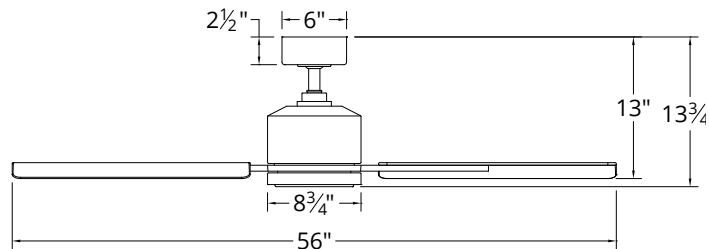

CERVANTES

FR-W1806-56L

56" Ceiling Fan

MODERN FORMS SMART FANS

PRODUCT DESCRIPTION

Modern luxury is all about making life simpler- that's exactly what Cervantes does for you. With our Modern Forms app, you can map out schedules, optimize energy use and integrate with smart home devices you already own, like Amazon Alexa and Google Assistant. And Cervantes's clean, offset blades slice through the air with barely a whisper- that's because the powerful DC motor keeps things running smooth and super quiet. Available in versatile oil-rubbed bronze and graphite finishes.

FEATURES

- 6 fan speeds through both Summer and Winter Modes
- Silent DC motor
- Includes Bluetooth remote control
- Optional wall control for 3, 4-way control sold separately
- Compatible with Modern Forms app

AIRFLOW/ENERGY EFFICIENCY

Weighted-Average/High Airflow CFM:	2798/6577
Weighted-Average/High Energy Use (W):	13/29
Estimated Yearly Energy Cost ($):	4
Weighted-Average/High Efficiency (CFM/W):	211/228
Max RPM:	153

ORDER NUMBER

Model	Housing	Blade
FR-W1806-56L	GH <i>Graphite</i>	WG <i>Weathered Gray</i>
	MB <i>Matte Black</i>	BW <i>Barn Wood</i>
	OB <i>Oil Rubbed Bronze</i>	DW <i>Dark Walnut</i>

Example: **FR-W1806-56L-MB/BW**

For 2700K add "-27" ; for 3500K add "-35" before the finish: **FR-W1806-56L27MBBW**

*Results may vary based on application and surroundings.

*This fan comes uni-pack - blade select options are not available

The Modern Forms app synchronizes seamlessly with smart home devices you already own

modernforms.com
Phone (800) 526.2588
Fax (800) 526.2585

Headquarters/Eastern Distribution Center
44 Harbor Park Drive
Port Washington, NY 11050

Central Distribution Center
1600 Distribution Ct
Lithia Springs, GA 30122

Western Distribution Center
1750 Archibald Avenue
Ontario, CA 91760

SPECIFICATIONS

Construction:	Aluminum, ABS
Blade:	14° Pitch, 56" sweep
Downrod:	.75"W x 4.5"H included
Mounting Slope:	Up to 30°
Wire:	80"
Hanging Weight:	20 lbs
Total Power:	48.5W
Standards:	UL/cUL Wet Location listed, Title 24 JA8-2016 Compliant, Title 20, Energy Star rated
Motor Type:	125 x 30 sensorless DC motor

WIRELESS PERFORMANCE

Wi-Fi Range:	Up to 150 ft*
Bluetooth Range:	Up to 150 ft

LUMINAIRE PERFORMANCE

Light Source:	LED
Light Wattage:	19.5W
Lumens/Delivered):	1600/429
Dimming:	Integrated
CRI:	90
Color Temperature:	3000K (2700K/3500K options available)
Rated Life:	50,000 hours