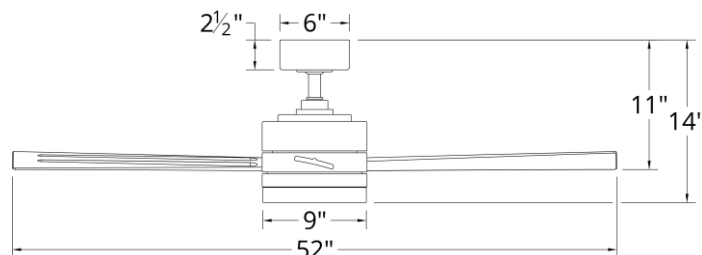

WYND 52" Ceiling Fan
FR-W1801-52L

MODERN FORMS
SMART FANS

PRODUCT DESCRIPTION

Transitional style meets smart technology with this versatile smart fan available in four weather-resistant finishes as well as a 316 marine-grade stainless steel for harsh outdoor climates. The 42 inches is ideal for bedrooms, patios and breakfast nooks while the 52 inches works great in living rooms and medium-sized spaces. The LED luminaire, powered by WAC, takes this design from beautiful to brilliant. Connect with our exclusive Modern Forms app for even more life enhancements.

SPECIFICATIONS

- **Construction:** Aluminum
- **Blade:** 13° Pitch, 52" sweep, ABS
- **Downrod:** 1" O.D. x 4.5"H included
- **Mounting Slope:** Up to 30°
- **Lead Wire:** 80"
- **Hanging Weight:** 17.5 lbs
- **Total Power:** 54.5W
- **Standards:** ETL/cETL Wet Location listed

FEATURES

- 6 fan speeds through both Summer and Winter Modes
- Silent DC motor
- Optional LED light kit included
- Includes RF wall control
- Additional RF wall control for 3, 4-way control sold separately
- Optional RF remote control with wall cradle sold separately
- Compatible with Modern Forms app

LIGHT KIT PERFORMANCE

- **Light Source:** LED
- **Light Wattage:** 19.5W
- **Dimming:** Integrated
- **Color Temperature:** 3000K (2700K / 3500K options available)
- **Rated Life:** 50,000 Hours
- **Standards:** Title 24 JA8-2016 Compliant

ESTIMATED AIR PERFORMANCE

- **Airflow:** 6568 cubic ft per minute on high
- **Power:** 35 watts on high
- **Airflow Efficiency:** 188 cubic ft per minute per watt
- **Revolutions Per Minute:** 168 RPMs on high

WIRELESS PERFORMANCE

- **RF Pairing Distance:** Up to 30 ft from fan
- **Wi-Fi Range:** Up to 150 ft*

ORDER NUMBER

Model	LED Lumens	Delivered Lumens	Housing	Blade
FR-W1801-52L	1600	846	BZ <i>Bronze</i>	<i>Bronze</i>
			GH <i>Graphite</i>	WG <i>Weathered Gray</i>
			MW <i>Matte White</i>	<i>Matte White</i>
			SS <i>Stainless Steel</i>	<i>Steel Gray</i>

Example: **FR-W1801-52L-GH/MW**

For 2700K add "-27"; 3500K add "-35" before the finish: **FR-W1801-52L-27-BZ**

*Results may vary based on application and surroundings.

modernforms.com
Phone (866) 810.6615
Fax (800) 526.2585

Headquarters/Eastern Distribution Center
44 Harbor Park Drive
Port Washington, NY 11050

Central Distribution Center
1600 Distribution Ct
Lithia Springs, GA 30122

Western Distribution Center
1750 Archibald Avenue
Ontario, CA 91760