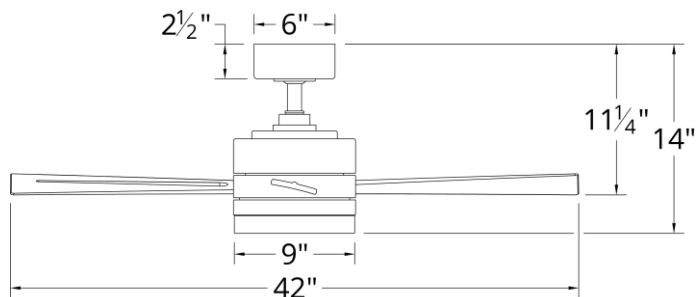

WYND 42" Ceiling Fan
FR-W1801-42L

MODERN FORMS
SMART FANS

PRODUCT DESCRIPTION

Transitional style meets smart technology with this versatile smart fan available in four weather-resistant finishes as well as a 316 marine-grade stainless steel for harsh outdoor climates. The 42 inches is ideal for bedrooms, patios and breakfast nooks while the 52 inches works great in living rooms and medium-sized spaces. The LED luminaire, powered by WAC, takes this design from beautiful to brilliant. Connect with our exclusive Modern Forms app for even more life enhancements.

SPECIFICATIONS

- **Construction:** Aluminum
- **Blade:** 13° Pitch, 42" sweep, ABS
- **Downrod:** 1" O.D. x 4.5"H included
- **Mounting Slope:** Up to 30°
- **Lead Wire:** 80"
- **Hanging Weight:** 15.5 lbs
- **Total Power:** 44.5W
- **Standards:** ETL/cETL Wet Location listed

FEATURES

- 6 fan speeds through both Summer and Winter Modes
- Silent DC motor
- Optional LED light kit included
- Includes RF wall control
- Additional RF wall control for 3, 4-way control sold separately
- Optional RF remote control with wall cradle sold separately
- Compatible with Modern Forms app

LIGHT KIT PERFORMANCE

- **Light Source:** LED
- **Light Wattage:** 19.5W
- **Dimming:** Integrated
- **Color Temperature:** 3000K (2700K / 3500K options available)
- **Rated Life:** 50,000 Hours
- **Standards:** Title 24 JA8-2016 Compliant

ESTIMATED AIR PERFORMANCE

- **Airflow:** 4722 cubic ft per minute on high
- **Power:** 25 watts on high
- **Airflow Efficiency:** 192 cubic ft per minute per watt
- **Revolutions Per Minute:** 210 RPMs on high

WIRELESS PERFORMANCE

- **RF Pairing Distance:** Up to 30 ft from fan
- **Wi-Fi Range:** Up to 150 ft*

ORDER NUMBER

Model	LED Lumens	Delivered Lumens	Housing	Blade
FR-W1801-42L	1600	846	BZ <i>Bronze</i>	<i>Bronze</i>
			GH <i>Graphite</i>	WG <i>Weathered Gray</i>
			MW <i>Matte White</i>	<i>Matte White</i>
			SS <i>Stainless Steel</i>	<i>Steel Gray</i>

Example: **FR-W1801-42L-GH/MW**

For 2700K add "-27"; 3500K add "-35" before the finish: **FR-W1801-42L-27-BZ**

*Results may vary based on application and surroundings.

modernforms.com
Phone (866) 810.6615
Fax (800) 526.2585

Headquarters/Eastern Distribution Center
44 Harbor Park Drive
Port Washington, NY 11050

Central Distribution Center
1600 Distribution Ct
Lithia Springs, GA 30122

Western Distribution Center
1750 Archibald Avenue
Ontario, CA 91760