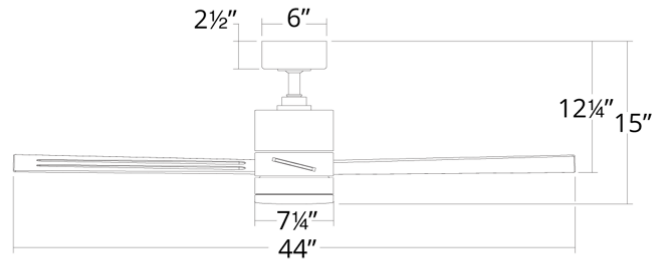

San Francisco

F-083L

44" Ceiling Fan

WAC
SMART FANS

PRODUCT DESCRIPTION

A simple and timeless smart fan that works seamlessly in transitional, minimalist and other modern environments, San Francisco is perfectly sized for medium-sized kitchens, bedrooms and living rooms, and its wet-rated status and weather-resistant finish make it prime for outdoor use as well.

FEATURES

- 6 fan speeds through both Summer and Winter Modes
- Silent DC motor
- Includes remote control with wall cradle (RC20-WT)
- Wall control for 3, 4-way control sold separately
- Compatible with WAC Smart Fans app

AIRFLOW/ENERGY EFFICIENCY

Weighted-Average/High Airflow CFM:	2144/3606
Weighted-Average/High Energy Use (W):	13/15
Estimated Yearly Energy Cost ($):	4
Weighted-Average/High Efficiency (CFM/W):	160
Max RPM:	204

ORDER NUMBER

Model	Housing	Blade
F-083L	MB <i>Matte Black</i>	MB <i>Matte Black</i>
	MW <i>Matte White</i>	MW <i>Matte White</i>

F-083L-__

Example: F-083L-MB

*This fan comes uni-pack - blade select options are not available

* Range results may vary based on application and surroundings.

SPECIFICATIONS

Construction:	Aluminum, ABS
Blade:	13° Pitch, 44" sweep
Downrod:	3/4"W X 4.5"H included
Mounting Slope:	Up to 30°
Wire:	80"
Hanging Weight:	12.5 lbs
Total Power:	35W
Standards:	UL/cUL Wet Location listed, Title 24 JA8-2016, Title 20, Energy Star
Motor Type:	DC 108 x 20

WIRELESS PERFORMANCE

Wi-Fi Range:	Up to 150 ft*
Bluetooth Range:	Up to 150 ft*

LUMINAIRE PERFORMANCE

Light Source:	LED
Light Wattage:	19.5W
Lumens/Delivered:	1600/708
Dimming:	Integrated
CRI:	90
Color Temperature: Rated	3000K
Life:	50,000 hours

The WAC app synchronizes seamlessly with smart home devices you already own

wacighting.com
Phone (800) 526.2588
Fax (800) 526.2585

Headquarters/Eastern Distribution Center
44 Harbor Park Drive
Port Washington, NY 11050

Central Distribution Center
1600 Distribution Ct
Lithia Springs, GA 30122

Western Distribution Center
1750 Archibald Avenue
Ontario, CA 91760