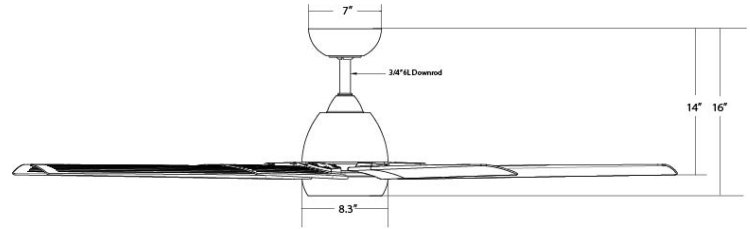

MOCHA XL

F-064L 66"

Ceiling Fan

WAC SMART FANS

PRODUCT DESCRIPTION

Mocha XL is an expansion on a timeless model that has something every generation can enjoy. This smart fan's aesthetic stands out with a time honored style and versatility unmatched by its high performance in large spaces. Make it smart by downloading the WAC Smart Fans app for additional functionality.

F-064L-__

Example: F-064L-MW

*This fan comes uni-pack - blade select options are not available

*Range results may vary based on application and surroundings.

SPECIFICATIONS

Construction:	Aluminum, ABS
Blade:	13° Pitch, 66" sweep
Downrod:	3/4"W X 6"H included
Mounting Slope:	Up to 30°
Wire:	80"
Hanging Weight:	30 lbs
Total Power:	55W
Standards:	UL/cUL Wet Location listed, Title 24 JA8-2016, Title 20 Compliant
Motor Type:	168 x 30 sensorless DC motor