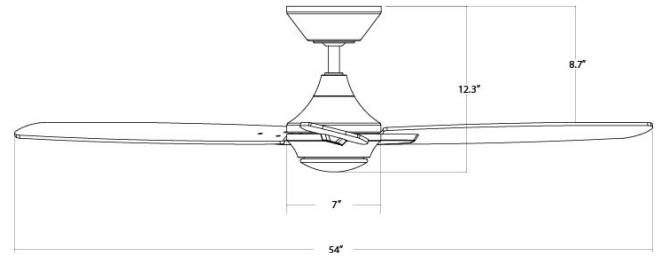

BLITZEN

F-060

54" Ceiling Fan

WAC SMART FANS

PRODUCT DESCRIPTION

A sleek design incorporated with advanced technology and flexible control solutions defined. Blitzen is available in three finishes—Matte Black, Matte White and Brushed Nickel. A deluxe smart ceiling fan for fine interiors and exteriors.

*** Range results may vary based on application and surroundings.**

SPECIFICATIONS

Construction:	Steel, Plywood
Blade:	14° Pitch, 54" sweep
Downrod:	3/4"W X 4.5"H included
Mounting Slope:	Up to 30°
Wire:	80"
Hanging Weight:	14 lbs
Total Power:	22W
Standards:	UL/cUL Damp Location listed, Title 24 JA8-2016 Compliant, Title 20 Compliant, Energy Star Rated
Motor Type:	120 x 20 sensorless DC motor