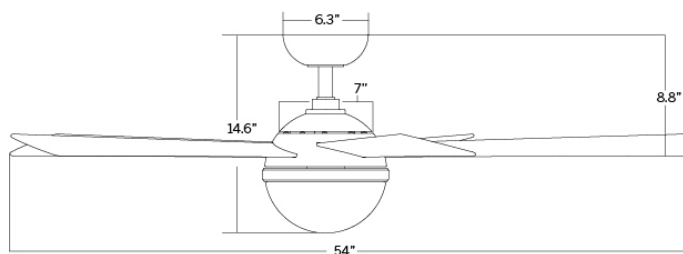

ECLIPSE

F-053L

54" Ceiling Fan

WAC SMART FANS

PRODUCT DESCRIPTION

This smart fan eclipses conventional ceiling fans in more ways than one. Eclipse integrates functionality, innovation, advanced technology and a stylish aesthetic that is visually compelling. Offered in three architectural finish combinations.

FEATURES

- 6 fan speeds through both Summer and Winter Modes
- Silent DC motor
- Luminaire cover not included
- Includes remote control with wall cradle (RC20-WT)
- Wall control for 3, 4-way control sold separately
- Compatible with WAC Smart Fans app

AIRFLOW/ENERGY EFFICIENCY

Weighted-Average/High Airflow CFM:	3263/5106
Weighted-Average/High Energy Use (W):	25/36
Estimated Yearly Energy Cost ($):	7
High Efficiency (CFM/W):	133
Max RPM:	152

ORDER NUMBER

Model	Housing/Trim	Blade
F-053L	SB Soft Brass/Soft Brass	MB Matte Black
	SB Matte White/Soft Brass	MW Matte White
	BN Matte Black/Brushed Nickel	MB Matte Black

F-053L-__

Example: F-053L-SB/MB

*This fan comes uni-pack - blade select options are not available

* Range results may vary based on application and surroundings.

SPECIFICATIONS

Construction:	Steel, Plywood
Blade:	13.5° Pitch, 54" sweep
Downrod:	3/4"W X 4.5"H included
Mounting Slope:	Up to 30°
Wire:	80"
Hanging Weight:	14 lbs
Total Power:	56W
Standards:	UL/cUL Damp Location listed, Title 24 JA8-2016 Compliant, Title 20 Compliant, Energy Star Rated
Motor Type:	120 x 12 sensorless DC motor

WIRELESS PERFORMANCE

Wi-Fi Range:	Up to 150 ft*
Bluetooth Range:	Up to 150 ft*

LUMINAIRE PERFORMANCE

Light Source:	LED
Light Wattage:	19.5W
Lumens/Delivered Lumens:	1600/862
Dimming:	Integrated
CRI:	90
Color Temperature:	3000K
Rated Life:	50,000 hours

The WAC app synchronizes seamlessly with smart home devices you already own

wacighting.com
Phone (800) 526.2588
Fax (800) 526.2585

Headquarters/Eastern Distribution Center
44 Harbor Park Drive
Port Washington, NY 11050

Central Distribution Center
1600 Distribution Ct
Lithia Springs, GA 30122

Western Distribution Center
1750 Archibald Avenue
Ontario, CA 91760