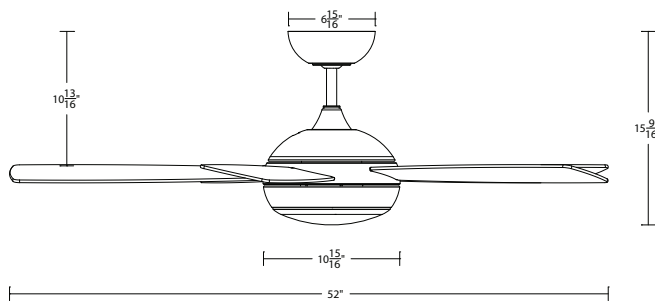

ODYSSEY

F-005L

54" Ceiling Fan

WAC SMART FANS

PRODUCT DESCRIPTION

Make a statement with Odyssey, an updated twist on a classic style. The bold, round shape of the body and smooth asymmetrical blades are accompanied by the familiar beaded fan speed and light chains, creating a model that is equal parts refreshing and recognizable. Make it smart by downloading the app for additional functionality.

FEATURES

- 6 fan speeds through both Summer and Winter Modes
- Silent DC motor
- Luminaire cover not included
- Includes remote control with wall cradle
- Wall control for 3, 4-way control sold separately
- Compatible with WAC app

AIRFLOW/ENERGY EFFICIENCY

Weighted-Average/High Airflow CFM:	3221/5042
Weighted-Average/High Energy Use (W):	21/28
Estimated Yearly Energy Cost ($):	6
Efficiency (CFM/W):	155
Max RPM:	165

ORDER NUMBER

Model	Housing	Blade
F-005L	BN <i>Brushed Nickel</i>	BN <i>Brushed Nickel</i>
	MB <i>Matte Black</i>	MB <i>Matte Black</i>
	MW <i>Matte White</i>	MW <i>Matte White</i>

F-005L-__

Example: F-005L-MB

*This fan comes uni-pack - blade select options are not available

The WAC app synchronizes seamlessly with smart home devices you already own

wacighting.com
Phone (800) 526.2588
Fax (800) 526.2585

Headquarters/Eastern Distribution Center
44 Harbor Park Drive
Port Washington, NY 11050

Central Distribution Center
1600 Distribution Ct
Lithia Springs, GA 30122

Western Distribution Center
1750 Archibald Avenue
Ontario, CA 91760

WAC retains the right to modify the design of our products at any time as part of the company's continuous improvement program. JUL 2020

SPECIFICATIONS

Construction:	Aluminum, Plywood
Blade:	12° Pitch, 54" sweep
Downrod:	3/4"W X 4.5"H included
Mounting Slope:	Up to 30°
Wire:	80"
Hanging Weight:	17 lbs
Total Power:	45W
Standards:	UL/cUL Damp Location listed, Title 24 JA8-2016 Compliant, Title 20 Compliant, Energy Star Rated
Motor Type:	120 x 15 sensorless DC motor

WIRELESS PERFORMANCE

Wi-Fi Range:	Up to 150 ft*
Bluetooth Range:	Up to 150 ft

LUMINAIRE PERFORMANCE

Light Source:	LED
Light Wattage:	23.5W
Lumens/Delivered Lumens:	2100/1410
Color Temperature:	3000K
Rated Life:	50,000 hours