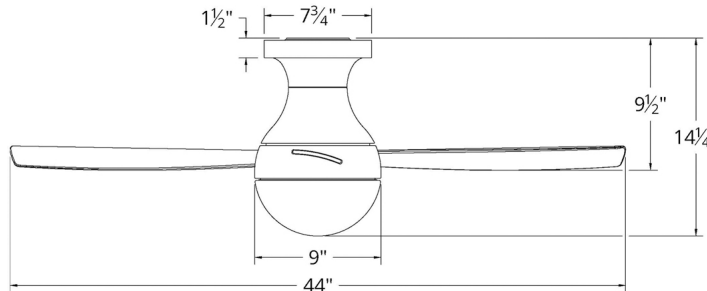

ORB

F-004L

44" Flush Mounted Fan

WAC SMART FANS

PRODUCT DESCRIPTION

Classic style meets intuitive functionality. Orb's super quiet DC motor runs 70% more efficient than traditional AC fans, and comes in Matte Black, Matte White, and Brushed Nickel finishes.