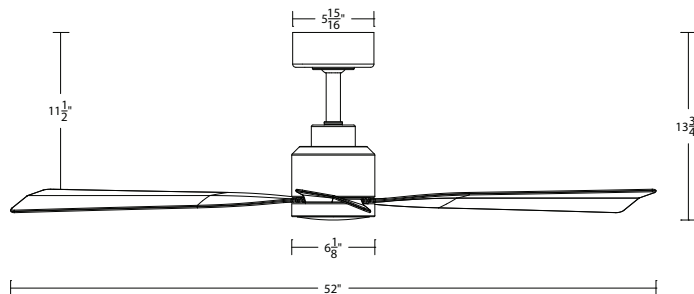

CLEAN

F-003L

52" Ceiling Fan

WAC SMART FANS

PRODUCT DESCRIPTION

A smart fan with minimalist appeal. It perfectly suits a range of design styles without overpowering. Convenient wall and remote control options provide flexibility and ease of use, while a whisper-quiet and energy-efficient DC motor powers the ABS blades.

FEATURES

- 6 fan speeds through both Summer and Winter Modes
- Silent DC motor
- Includes remote control with wall cradle (RC20-WT)
- Wall control for 3, 4-way control sold separately
- Compatible with WAC Smart Fans app

AIRFLOW/ENERGY EFFICIENCY

Weighed-Average Airflow CFM:	4039/5924
Energy Use (W):	21/29
Estimated Yearly Energy Cost ($):	6
Efficiency (CFM/W):	188
Max RPM:	160

ORDER NUMBER

Model	Housing	Blade
F-003L	BA <i>Brushed Aluminum</i>	TT <i>Titanium Silver</i>
	MB <i>Matte Black Matte</i>	MB <i>Matte Black</i>
	MW <i>White</i>	MW <i>Matte White</i>
	SB <i>Soft Brass</i>	MW <i>Matte White</i>

F-003L-__

Example: F-003L-MW

*This fan comes uni-pack - blade select options are not available

*Range results may vary based on application and surroundings.

The WAC app synchronizes seamlessly with smart home devices you already own

wacighting.com
Phone (800) 526.2588
Fax (800) 526.2585

Headquarters/Eastern Distribution Center
44 Harbor Park Drive
Port Washington, NY 11050

Central Distribution Center
1600 Distribution Ct
Lithia Springs, GA 30122

Western Distribution Center
1750 Archibald Avenue
Ontario, CA 91760

WAC retains the right to modify the design of our products at any time as part of the company's continuous improvement program. JUL 2020

SPECIFICATIONS

Construction:	Aluminum, ABS
Blade:	20° Pitch, 52" sweep
Downrod:	3/4"W X 4.5"H included
Mounting Slope:	Up to 30°
Wire:	80"
Hanging Weight:	17 lbs
Total Power:	45W
Standards:	UL/cUL Wet Location listed, Energy Star Rated, Title 24 JA8-2016, Title 20 Compliant
Motor Type:	120 x 15 sensorless DC motor

WIRELESS PERFORMANCE

Wi-Fi Range:	Up to 150 ft*
Bluetooth Range:	Up to 150 ft*

LUMINAIRE PERFORMANCE

Light Source:	LED
Light Wattage:	13W
Lumens/Delivered Lumens:	1110/750
Dimming:	Integrated
CRI:	90
Color Temperature:	3000K
Rated Life:	50,000 hours