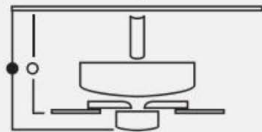

HEIGHT CHART

FAN HEIGHT

Using 4" Downrod
● Distance of 16.75"
○ Distance of 13.5"

GENERAL SPECS

4 Finishes Available (Powder Coated)
Lifetime Motor Warranty
Five ABS Blades
52" Blade Sweep
14-Degree Blade Pitch
80" Lead Wire
4" and 6" Downrods Included

MECHANICAL SPECS

188 x 15 Motor Size
3 Speeds/Reversible
16 Poles
.52/38/.26 AMPS on H/M/L
67/38/18 WATTS on H/M/L
170/120/78 RPMS on H/M/L
Triple Capacitor
Remote Control Adaptable
Detachable Switch Cup
Skirted Blade Arms
UL Wet Listed

ENERGY SPECS

Energy Information at High Speed
Airflow: 5151 Cubic Feet/Minute
Electricity Use: 67 Watts (Excludes Lights)
Airflow Efficiency: 76 Cubic Feet/Minute/Watt
Visit QuorumInternational.com for DOE Energy Guide

REMOTE CONTROL OPTIONS

7-1305-0

7-1401-0

Ceiling Fan Shoppe WWW.CEILINGFANSHOPPE.COM 1-800-379-4101

Please be advised that all information shown here is subject to verification by Quorum. In the event of a discrepancy, we reserve the right to make any corrections necessary.