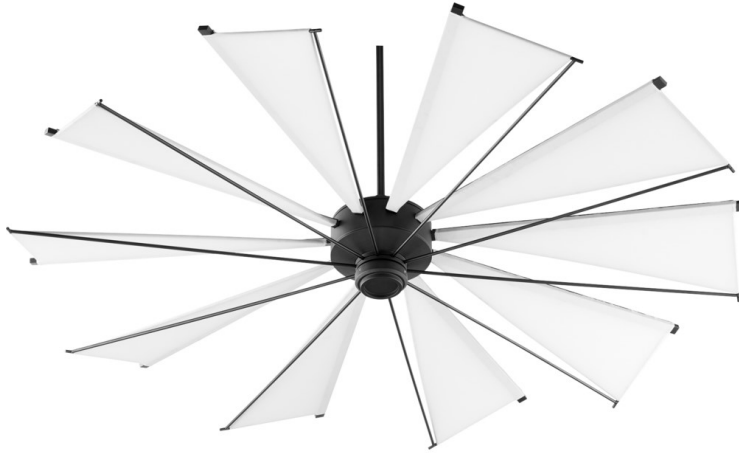

quorum

Mykonos 92-in 10 Blade Black Noir Transitional Ceiling Fan

69210-69

HEIGHT CHART

FAN HEIGHT

Using 10" Downrod

- Distance of 21.25"
- Distance of 15"

GENERAL SPECS

3 Finishes Available
Lifetime Motor Warranty
Ten Blades
92" Blade Sweep
18-Degree Blade Pitch
80" Lead Wire
10" Downrod Included

MECHANICAL SPECS

DC Motor
6 Speeds-Reversible w/ Wall Control
8 Poles
.60/.36/.24/.17/.10/.06 AMPS on H/M/L
43/26/16/10/7/4 WATTS on H/M/L
45/40/35/30/25/20 RPMs on H/M/L
Wall Control Included
Light Kit Adaptable
Not Hugger Adaptable
Remote Control Adaptable
Maximum 19° Slope w/Minimum 18" Downrod
Maximum Length Optional Downrod 48"