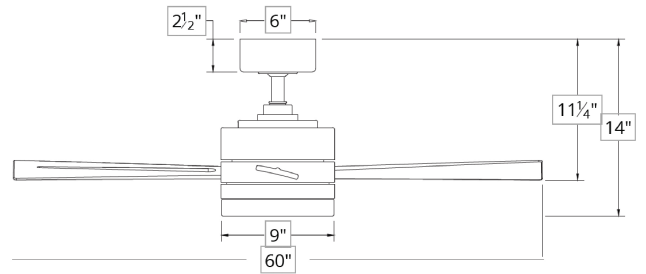

WYND 60" Ceiling Fan
FR-W1801-60L

MODERN FORMS
SMART FANS

PRODUCT DESCRIPTION

Transitional style meets smart technology with this versatile smart fan available in four weather-resistant finishes as well as a 316 marine-grade stainless steel for harsh outdoor climates. The 42" style is ideal for patios and breakfast nooks, while the 52" and 60" versions are perfect for living rooms and large bedrooms. The LED luminaire, powered by WAC, takes this design from beautiful to brilliant. Connect with our exclusive Modern Forms app for even more life enhancements.

SPECIFICATIONS

- **Construction:** Aluminum
- **Blade:** 13° Pitch, 60" sweep, ABS
- **Downrod:** 3/4"W X 4.5"H included
- **Mounting Slope:** Up to 30°
- **Wire:** 80"
- **Hanging Weight:** 18.50 lbs
- **Total Power:** 51W
- **Standards:** UL/cUL Wet Location listed, Energy Star

FEATURES

- 6 fan speeds through both Summer and Winter Modes
- Silent DC motor
- Optional LED light kit included
- Includes wall control
- Additional wall control for 3, 4-way control sold separately
- Optional remote control with wall cradle sold separately
- Compatible with Modern Forms app

LIGHT KIT PERFORMANCE

- **Light Source:** LED
- **Light Wattage:** 20W
- **Dimming:** Integrated
- **Color Temperature:** 3000K
- **Rated Life:** 50,000 Hours
- **Standards:** Title 24 JA8-2016 Compliant, Title 20 Compliant
- **Motor Type:** DC-125NS sensorless DC motor

AIRFLOW/ENERGY EFFICIENCY

- **Weighted-Average Air flow CFM:** 4792(weighted-average)/7160(high)
- **Energy Use (W) :** 24(weighted-average)/34(high)
- **Estimated Yearly Energy Cost ($):** 7(weighted-average)
- **Efficiency (CFM/W):** 203(weighted-average)/211(high)

ORDER NUMBER

Model	LED Lumens	Delivered Lumens	Housing	Blade
FR-W1801-60L	1600	846	BZ <i>Bronze</i>	<i>Bronze</i>
			WG/GH <i>Graphite</i>	<i>Weathered Grey</i>
			MW <i>Matte White</i>	<i>Matte White</i>
			SS <i>Stainless Steel</i>	<i>Stainless Steel</i>
			MB <i>Matte Black</i>	<i>Matte Black</i>

Example: **FR-W1801-60L-MB**

For 2700K add "-27"; 3500K add "-35" before the finish: **FR-W1801-60L-27-MB**

*Results may vary based on application and surroundings.

modernforms.com
Phone (866) 810.6615
Fax (800) 526.2585

Headquarters/Eastern Distribution Center
44 Harbor Park Drive
Port Washington, NY 11050

Central Distribution Center
1600 Distribution Ct
Lithia Springs, GA 30122

Western Distribution Center
1750 Archibald Avenue
Ontario, CA 91760