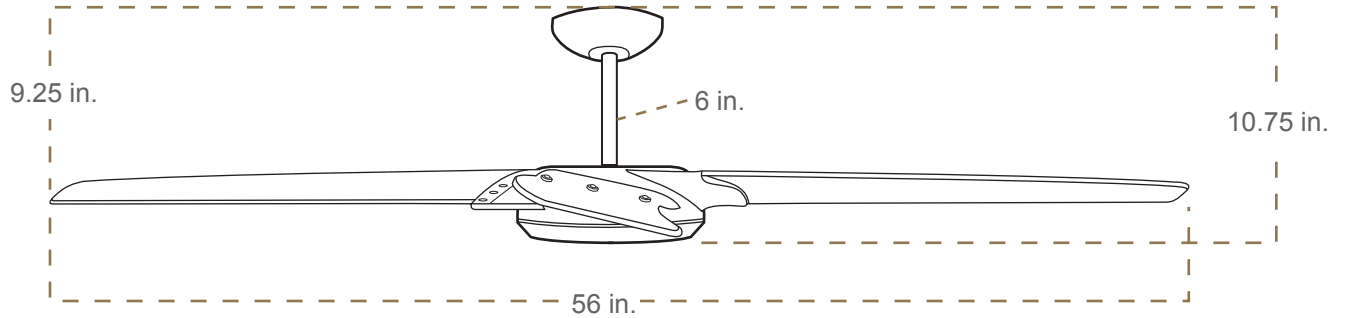

# 56" STARFIRE

- FEATURES**
- LIMITED LIFETIME INDOOR WARRANTY
  - APPROPRIATE FOR ROOM SIZE UP TO 14 X 14 FEET
  - INTEGRATED LED ARRAY 15W LIGHT
  - FOUR CONTOURED BLADES GIVING THE FAN A FULL DIAMETER SWEEP OF 56"
  - DC MOTOR
  - UNIVERSAL HANGING SYSTEM FOR BEAUTY AND SAFETY ON FLAT OR SLOPED CEILINGS
  - REVERSIBLE
  - HAND HELD REMOTE CONTROL INCLUDED

**FINISHES**

BRUSHED ALUMINUM

PURE WHITE

**ENERGY INFORMATION  
 AT HIGH SPEED**

AIRFLOW	ELECTRICITY USE	AIRFLOW EFFICIENCY
5365	33.7	159.2
CUBIC FEET PER MINUTE	WATTS (EXCLUDES LIGHTS)	CUBIC FEET PER MINUTE PER WATT