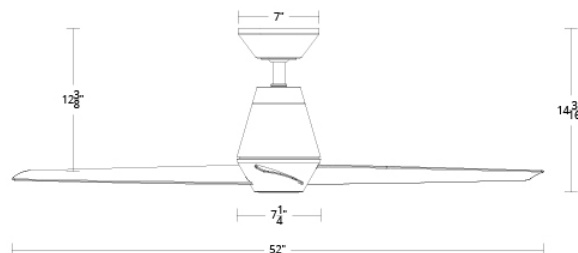

SLIM 52" Ceiling Fan
FR-W2003-52L

MODERN FORMS
SMART FANS

PRODUCT DESCRIPTION

This sleek and sculptural design acts as a functional vanguard in minimalist and transitional modern spaces. Running on stealth mode, the DC motor ensures silent operation of this powerful smart fan, while the Breeze Mode feature mimics the natural outside breeze - indoors. The classic stainless steel look of Slim will enhance any trendy restaurant or residential kitchen looking to maintain a streamlined look to their space.

SPECIFICATIONS

- **Construction:** Aluminum
- **Blade:** 14° Pitch, 52" sweep, ABS
- **Downrod:** 3/4"W X 4.5"H included
- **Mounting Slope:** Up to 30°
- **Wire:** 80"
- **Hanging Weight:** 19 lbs
- **Total Power:** 49W
- **Standards:** UL/cUL Wet Location listed

FEATURES

- 6 fan speeds through both Summer and Winter Modes
- Silent DC motor
- Optional luminaire cover included
- Includes remote control with wall cradle
- Wall control for 3, 4-way control sold separately
- Compatible with Modern Forms app

LUMINAIRE PERFORMANCE

- **Light Source:** LED
- **Light Wattage:** 13W
- **Dimming:** Integrated
- **Color Temperature:** 3000K
- **Rated Life:** 50,000 Hours
- **Standards:** Title 24 JA8-2016 Compliant, Title 20 Compliant, Energy Star
- **Motor:** 125 x 12 sensorless DC motor

AIRFLOW/ENERGY EFFICIENCY

- **Weighted-Average Air flow CFM:** 4158(weighted-average)/6142(high)
- **Energy Use (W) :** 16(weighted-average)/19(high)
- **Estimated Yearly Energy Cost ($):** 5(weighted-average)
- **Efficiency (CFM/W):** 181(weighted-average)/256(high)

ORDER NUMBER

Model	LED Lumens	Delivered Lumens	Housing	Blade
FR-W2003-52L	1100	376	MB <i>Matte Black</i>	MB <i>Matte Black</i>
			MW <i>Matte White</i>	MW <i>Matte White</i>
			AL <i>Brushed Aluminum</i>	TT <i>Titanium Silver</i>

Example: **FR-W2003-52L-MB**

For 2700K add "-27"; 3500K add "-35" before the finish: **FR-W2003-52L-27-MW**

*Results may vary based on application and surroundings.

modernforms.com
Phone (866) 810.6615
Fax (800) 526.2585

Headquarters/Eastern Distribution Center
44 Harbor Park Drive
Port Washington, NY 11050

Central Distribution Center
1600 Distribution Ct
Lithia Springs, GA 30122

Western Distribution Center
1750 Archibald Avenue
Ontario, CA 91760