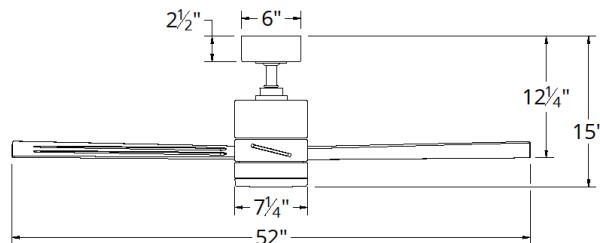

AXIS 52" Ceiling Fan
FR-W1803-52L

MODERN FORMS
SMART FANS

PRODUCT DESCRIPTION

A simple, sophisticated smart fan that works seamlessly in transitional, minimalist and other modern environments, Axis is perfectly sized for medium-sized kitchens, bedrooms and living rooms, and its wet-rated status and weather-resistant finish make it prime for outdoor use as well. Unleash the full potential of Axis with our Modern Forms app, which offers smart features like Adaptive Learning and Away Mode, and helps cut down on energy use by integrating with your smart thermostat.

SPECIFICATIONS

- **Construction:** Aluminum
- **Blade:** 14° Pitch, 52" sweep, ABS
- **Downrod:** 1" O.D. x 4.5"H included
- **Mounting Slope:** Up to 30°
- **Lead Wire:** 80"
- **Hanging Weight:** 13.5 lbs
- **Total Power:** 52.5W
- **Standards:** ETL/cETL Wet Location listed

FEATURES

- 6 fan speeds through both Summer and Winter Modes
- Silent DC motor
- Optional LED light kit included
- Includes RF wall control
- Additional RF wall control for 3, 4-way control sold separately
- Optional RF remote control with wall cradle sold separately
- Compatible with Modern Forms app

LIGHT KIT PERFORMANCE

- **Light Source:** LED
- **Light Wattage:** 19.5W
- **Dimming:** Integrated
- **Color Temperature:** 3000K (2700K / 3500K options available)
- **Rated Life:** 50,000 Hours
- **Standards:** Title 24 JA8-2016 Compliant

ESTIMATED AIR PERFORMANCE

- **Airflow:** 5053 cubic ft per minute on high
- **Power:** 33 watts on high
- **Airflow Efficiency:** 153 cubic ft per minute per watt
- **Revolutions Per Minute:** 154 RPMs on high

WIRELESS PERFORMANCE

- **RF Pairing Distance:** Up to 30 ft from fan
- **Wi-Fi Range:** Up to 150 ft*

ORDER NUMBER

Model	LED Lumens	Delivered Lumens	Housing	Blade
FR-W1803-52L	1600	708	BZ <i>Bronze</i>	<i>Bronze</i>
			MW <i>Matte White</i>	<i>Matte White</i>
			TT <i>Titanium Silver</i>	<i>Titanium Silver</i>

Example: **FR-W1803-52L-BZ**

For 2700K add "-27"; 3500K add "-35" before the finish: **FR-W1803-52L-27-MW**

*Results may vary based on application and surroundings.

modernforms.com	Headquarters/Eastern Distribution Center	Central Distribution Center	Western Distribution Center
Phone (866) 810.6615	44 Harbor Park Drive	1600 Distribution Ct	1750 Archibald Avenue
Fax (800) 526.2585	Port Washington, NY 11050	Lithia Springs, GA 30122	Ontario, CA 91760