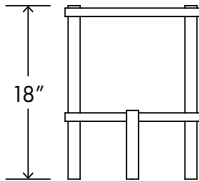

SIDE TABLE

KROFT

SPECIFICATIONS

15¼"

SHELF
CAPACITY

8 LB
UPPER

20 LB
LOWER

18"