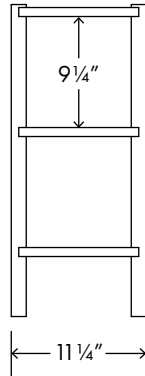

SHELVING UNIT 45

KROFT

SPECIFICATIONS

40 LB
CAPACITY
PER SHELF

ARRIVES ASSEMBLED