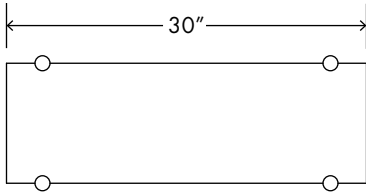

LOW SHELVING UNIT 30

KROFT

SPECIFICATIONS

MATERIALS & FINISHES

WHITE ASH

BLACK

VINTAGE BROWN

NATURAL WAX & OIL FINISH