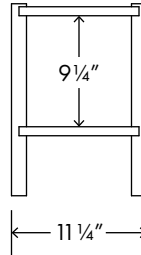

LOW SHELVING UNIT 30

KROFT

SPECIFICATIONS

MATERIALS & FINISHES

WHITE ASH

BLACK

VINTAGE BROWN

NATURAL WAX & OIL FINISH