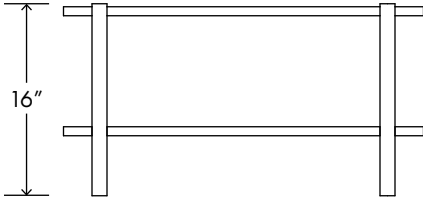

LOW SHELVING UNIT 30

KROFT

SPECIFICATIONS

MATERIALS & FINISHES

WHITE ASH

BLACK

VINTAGE BROWN

NATURAL WAX & OIL FINISH