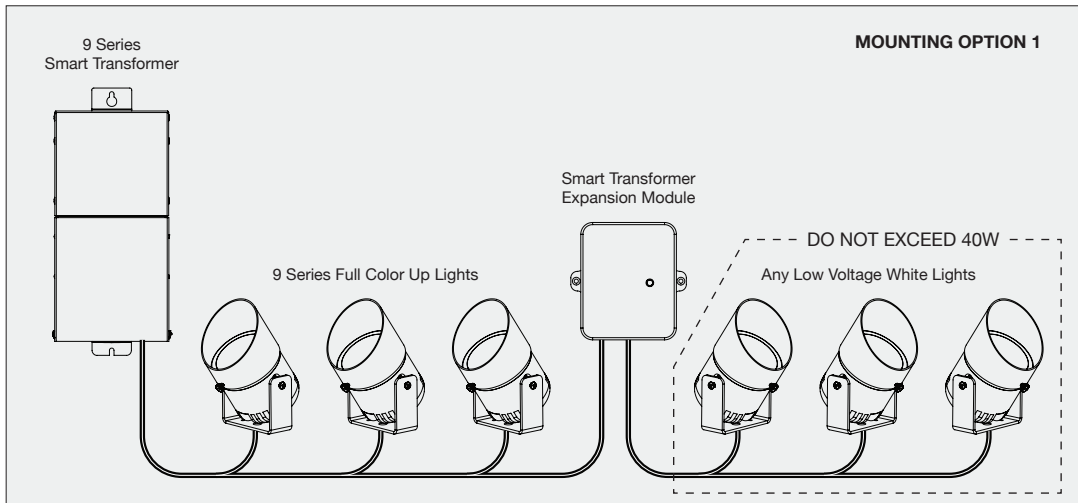

DO NOT submerge in water. Module can be placed in or under mulch or mounted to a surface. Module is weather resistant.

WARNING: Risk of fire or electrical shock.

This fixture must be installed in accordance with the National Electric Code and local code specifications. Failure to follow these codes and installation instructions will void the warranty and may result in serious injury and/or damage to the fixture. Do not exceed the total wattage load as specified by the transformer rating. This product is designed for above ground installation only. Keep these instructions for future use.