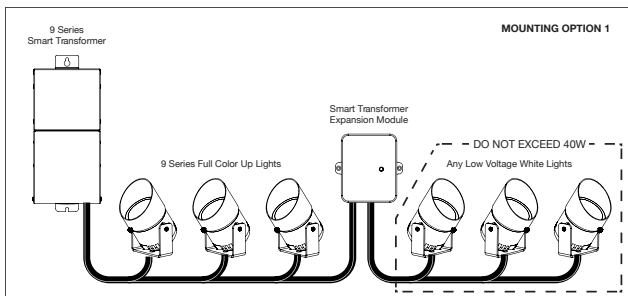

MOUNTING OPTIONS