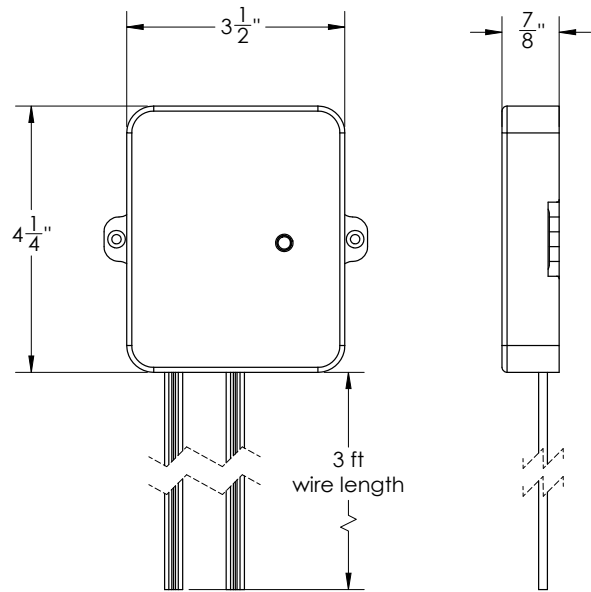

SMART TRANSFORMER EXPANSION MODULE STEM

DIMENSIONS

Perfect for mixing full color with classic white landscape lighting. With this module, you can add any low voltage white lighting as a zone on our 9 Series Full Color Landscape Lighting system.

TECHNICAL SPECIFICATIONS

POWER INFORMATION

Output Power: 40W maximum

Power Consumption: 2W

Note: Works with 9 Series Transformer only. DO NOT submerge in water. Module can be placed in or under mulch or mounted to a surface. Module is weather resistant.

MOUNTING OPTIONS

MODEL NUMBER

9F6