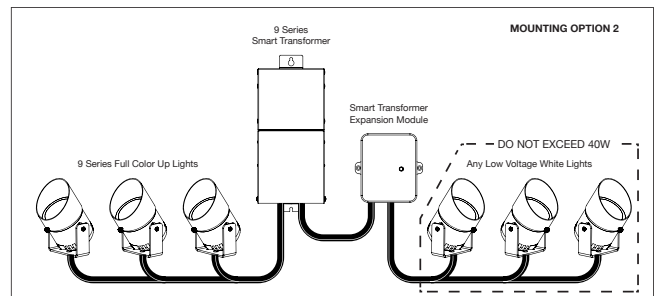

MOUNTING OPTIONS