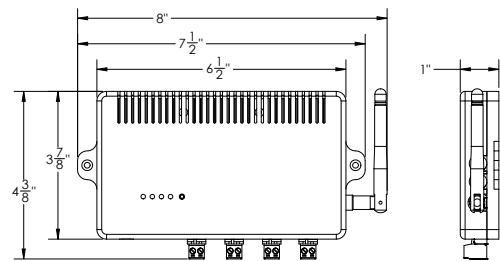

CLASSIC WHITE (K SERIES) DUO CONTROLLERS

DIMENSIONS

MODEL NUMBER	MODEL NAME	WIFI ENABLED	SWITCH COLOR	LIGHT AREAS
KCSD240	10A Classic White WiFi Duo	Yes	Sold Separately	2
KCDA1-240W	10A Classic White Duo	No	White	2
KCDA5-240W	10A Classic White Duo	No	Almond	2
KCDA6-240W	10A Classic White Duo	No	Ivory	2