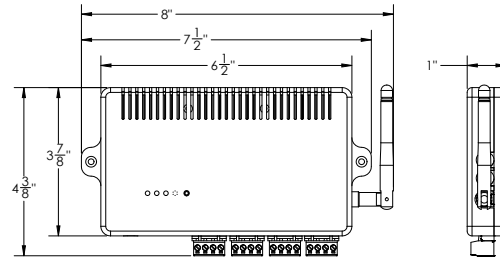

OUTDOOR / INDOOR DUO CONTROLLERS

FULL COLOR (Q SERIES) DUO CONTROLLERS

DIMENSIONS

MODEL NUMBER	MODEL NAME	WIFI ENABLED	SWITCH COLOR	LIGHT AREAS
QCSD240	10A Full Color WiFi Duo	Yes	Sold Separately	2
QCDA1-240W	10A Full Color Duo	No	White	2
QCDA5-240W	10A Full Color Duo	No	Almond	2
QCDA6-240W	10A Full Color Duo	No	Ivory	2