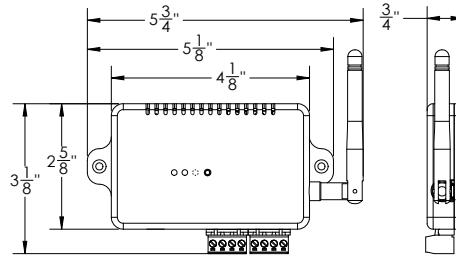

OUTDOOR / INDOOR MINI CONTROLLERS

FULL COLOR (Q SERIES) MINI CONTROLLERS

DIMENSIONS

MODEL NUMBER	MODEL NAME	WIFI ENABLED	SWITCH COLOR	LIGHT AREAS
QCSM96	4A Full Color WiFi Mini	Yes	Sold Separately	1
QCMA1-96W	4A Full Color Mini	No	White	1
QCMA5-96W	4A Full Color Mini	No	Almond	1
QCMA6-96W	4A Full Color Mini	No	Ivory	1