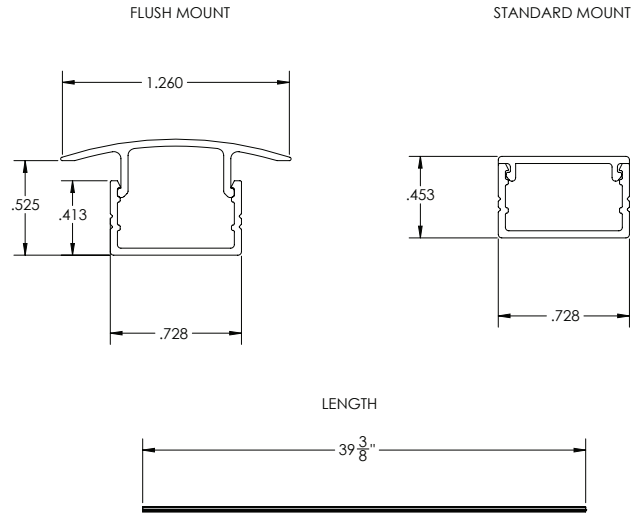

# OUTDOOR / INDOOR ALUMINUM LED CHANNEL

Flush Mount

Standard Mount

## DIMENSIONS

These anodized aluminum extrusions allow you to place our LED strips anywhere. The extrusion blocks the direct view of the LEDs themselves when looking from the side adding even more versatility to the Haven Lighting product lines. Paint them to camouflage them with their surroundings. They are 1 meter in length and come in groups of 5 and 10 or individually.