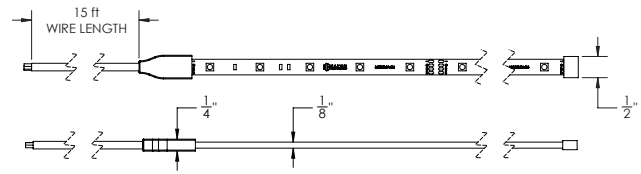

**DIMENSIONS**

**TECHNICAL SPECIFICATIONS**

**POWER INFORMATION**

**Voltage:** 24V DC

**Wattage:** See chart

**Wiring:** Common Cathode LED configurations (connections to light should be Common, +24V Red, +24V Green, +24V Blue)