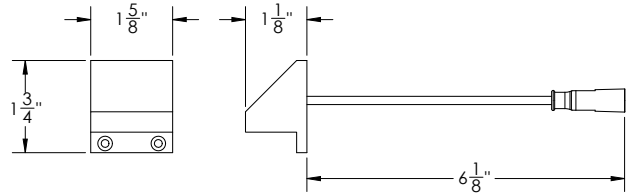

Our most innovative design yet! Whether you're building a new deck or retrofitting, installation couldn't be easier. Replacement is also a breeze using our proprietary connectors. With these sleek indicator lights, not only can you set the perfect mood for any outdoor gathering but you can ensure your guests' safety at the same time.

TECHNICAL SPECIFICATIONS

POWER INFORMATION

Voltage: 24V DC

Power: 1.5W

Wiring: Common Cathode LED configurations (connections to light should be Common, +24V Red, +24V Green, +24V Blue)

Compatible Controllers:

- Q Series Full Color Duo Controller
- Q Series Full Color Mini Controller
- Q Series Full Color Mini Outdoor Controller

Wire Length: 6 ft. Extension Cable Included

Material: Powder Coated Aluminum

FEATURES

Weatherproof

Dimmable

Full Color (RGBW)

OPTIONS

Smartphone Control

MODEL NUMBER	MODEL NAME	POWER
QDWA1	Deck Post Light (White Finish)	1.5W
QDWA5	Deck Post Light (Black Finish)	1.5W