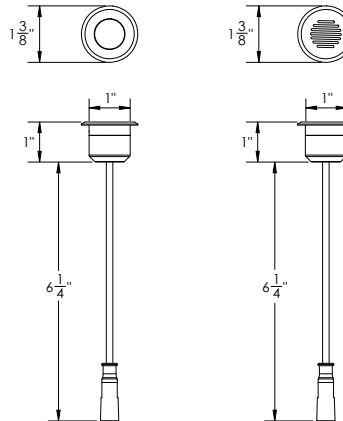

DIMENSIONS

TECHNICAL SPECIFICATIONS

POWER INFORMATION

Voltage: 24V DC

Power: 1.5W

Wiring: Common Cathode LED configurations (connections to light should be Common, +24V Red, +24V Green, +24V Blue)

Compatible Controllers:

- Q Full Color Duo Controller
- Q Full Color Mini Controller
- Q Full Color Mini Outdoor Controller

Wire Length: 6 ft. Extension Cable Included

Material: Powder Coated Aluminum, Stainless Steel

FEATURES

Weatherproof