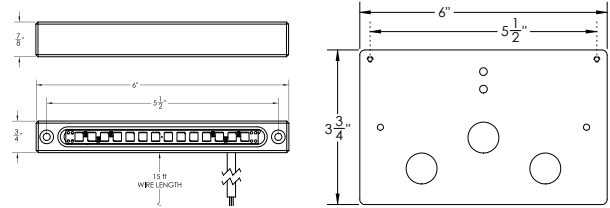

DIMENSIONS

TECHNICAL SPECIFICATIONS

POWER INFORMATION

Voltage: 24V DC

Wattage: 3W

Wiring: Common Cathode LED configuration (connections to light should be Common, +24V Red, +24V Green, +24V Blue)

Compatible Controllers:

- Q Series Full Color Duo Controller
- Q Series Full Color Mini Controller
- Q Series Full Color Mini Outdoor Controller

CONSTRUCTION

Cast Aluminum Color Options: Gray, Brown

Wire Length: 15 ft.

Innovative Design. Versatile. Easy to Install.