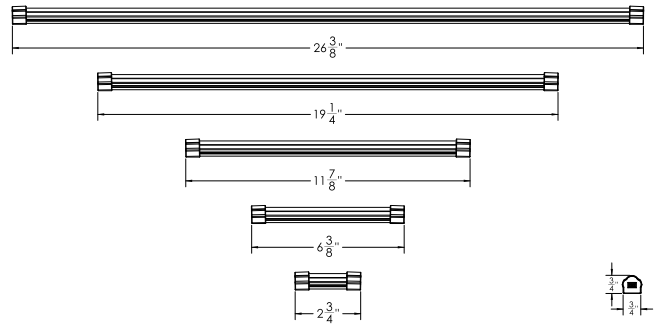

DIMENSIONS

Functional. Sophisticated. Versatile.

Use anywhere with cabinets, our LED under-cabinet lights provide the perfect illumination. A light that brightly lights up the countertop for food preparation, that accentuates the backsplash while also adding just the right amount of light at night or while entertaining guests. These lights are dimmable, low profile and only reflect a smooth, soft glow. They are simple to install and add value to the home.

TECHNICAL SPECIFICATIONS

POWER INFORMATION

Voltage: 24V DC

Wattage: See chart

Maximum current wired in series: 1.8 A

Fuse Style: Auto Reset

Classic White Color Temperature Options:
2700K, 3000K, 4000K

Compatible Controllers:

- K Classic White Duo Controller
- K Classic White Mini Controller

CONSTRUCTION

Housing: Powder coated aluminum

Lens: Polycarbonate

Mounting Clips: ABS Plastic

Screws: Zinc-plated steel

Length: See chart

Width: 7/8 in.

FEATURES

Cast Aluminum Finish	Dimmable	Classic White (W)

OPTIONS

Smartphone Control