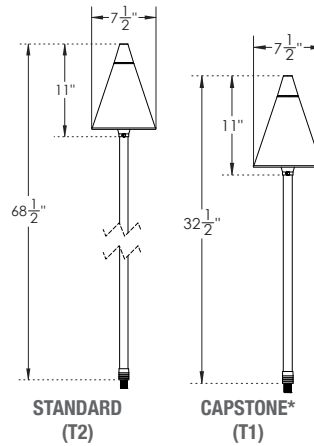

DIMENSIONS

The beautiful union of style, function and expression, our Tiki Lights handsomely beautify any outdoor living space. Constructed of solid brass with a brushed bronze finish, they feature a full burning torch that is perfect for every outdoor entertaining engagement. Enjoy the ambiance of full color light outdoors without pests. These lights have;

- Integrated LED design.
- Haven Lighting Anti-moisture connections.
- 20 fl. oz. tiki fluid capacity.

TECHNICAL SPECIFICATIONS

POWER INFORMATION

Voltage: 12V – 15V AC

Wattage: 6W

Max Voltage: 15V AC

Brightness: 10 Levels

Full Color Specifications: See the last page of this guide

Transformer: 9 Series required (sold separately)

STAKE OPTIONS

INCLUDED
Extra Large Stake

AVAILABLE
Surface Mount*

*INCLUDED WITH CAPSTONE TIKI

LUMENS

WHITE	RED	GREEN	BLUE
497	157	243	114

FEATURES

 Weatherproof	 Solid Brass Finish	 Dimmable	 Smartphone Control	 Full Color (RGBW)

MODEL NUMBER	ENCLOSURE	COLOR OPTION	LED/MAX POWER	STAKE OPTION
9FT16W-400	Capstone	RGBW	6W / 7W	Surface Mount
9FT26W-300	Standard	RGBW	6W / 7W	Extra Large Stake
9FT26W-400	Standard	RGBW	6W / 7W	Surface Mount

= Best Seller