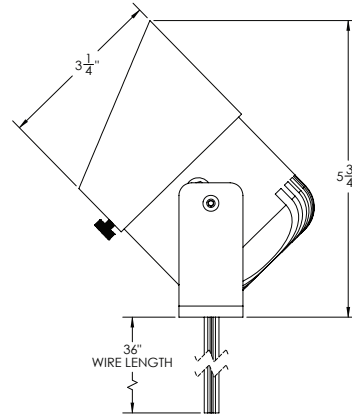

- Integrated LEDs that are easily replaceable without removing the fixtures.
- Infinite vertical tilt up to 270 degrees.
- Haven Lighting anti-moisture connections.

DIMENSIONS

TECHNICAL SPECIFICATIONS

POWER INFORMATION

Voltage: 12V – 15V AC

Wattage: 6W

Max Voltage: 15V AC

Brightness: 10 Levels

Lens Angle: 10°, 25°, 45°, and 60° included (45° for color)

Full Color Specifications: See the last page of this guide

Transformer: 9 Series Pro required (sold separately)

LUMENS

WHITE	RED	GREEN	BLUE
414	286	339	159

FEATURES

 Weatherproof	 Cast Aluminum Finish	 Dimmable	 Smartphone Control	 Full Color (RGBW)	 Swappable Lens Angles
---	---	---	---	--	--

MODEL NUMBER	COLOR OPTION	LED/MAX POWER	FIXTURE SIZE	STAKE OPTION	PRICE
9PAU36W	RGBW	6W / 7W	3 Inch	Steel Spikes	319.99 USD