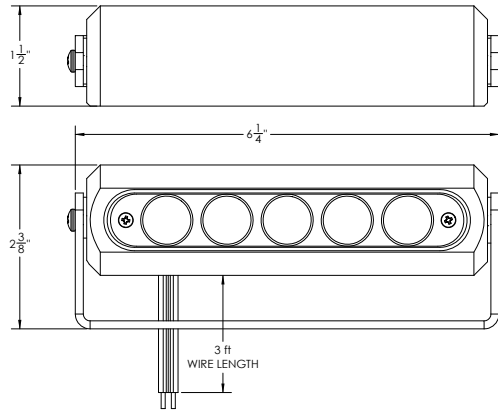

DIMENSIONS

Our LED feature light is the epitome of style, performance and technology exclusive to Haven Home Lighting. A striking low-profile design, the custom optics distribute superior brightness while capturing the beauty of your small lawn features and hardscapes. The unique fixture shape is perfect to accent statues, small trees, rock walls or bushes, and is an excellent solution to highlight the architectural elegance of specialty dormer windows, porticos and roofs. These lights have;

- Integrated LED design.
- Vertical tilt up to 270 degrees.
- Haven Lighting Anti-moisture connections.

TECHNICAL SPECIFICATIONS

POWER INFORMATION

Voltage: 12V AC or 12V DC

Wattage: 3W

Max Voltage: 15V AC or 15V DC

FEATURES

Weatherproof	Cast Aluminum Finish	Dimmable	Smartphone Control	Full Color (RGBW)
--------------	----------------------	----------	--------------------	-------------------

MODEL NUMBER	COLOR OPTION	LED/MAX POWER	LENS ANGLE	STAKE OPTION
9FF23W-245	RGBW	3W / 4W	45°	Steel Spikes
9FF23W-260	RGBW	3W / 4W	60°	Steel Spikes