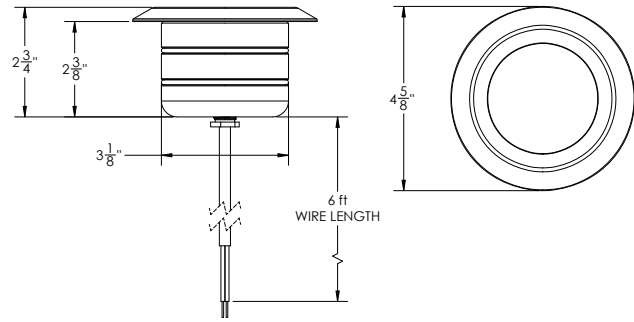

DIMENSIONS

TECHNICAL SPECIFICATIONS

POWER INFORMATION

Voltage: 12V – 15V AC

Wattage: 6W

Max Voltage: 15V AC

Brightness: 10 Levels

Lens Angle: 10°, 25°, 45°, and 60° included (45° for color)

| MODEL NUMBER | MATERIAL | LED/MAX POWER | FIXTURE SIZE |
|--------------|-----------------|---------------|--------------|
| 9FAC36W | Aluminum | 6W / 7W | 3 Inch Lens |
| 9FBC36W | Brass | 6W / 7W | 3 Inch Lens |
| 9FSC36W | Stainless Steel | 6W / 7W | 3 Inch Lens |