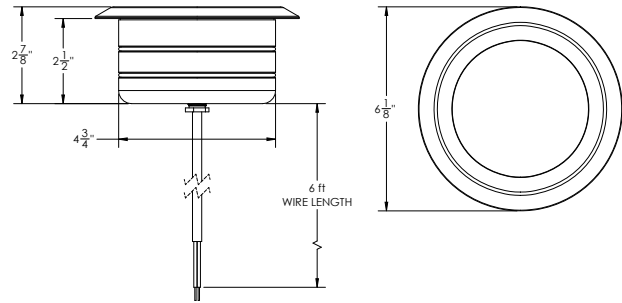

DIMENSIONS

TECHNICAL SPECIFICATIONS

POWER INFORMATION

Voltage: 12V – 15V AC

Wattage Options: 14W

Max Voltage: 15V AC

Brightness: 10 Levels

Lens Angle Options: 15°, 25°, 45° and 60° included

Full Color Specifications: See the last page of this guide

Transformer: 9 Series required (sold separately)

LUMENS

WHITE	RED	GREEN	BLUE
1780	733	1132	533

FEATURES

 Weatherproof	 Smartphone Control	 Full Color (RGBW)	 Swappable Lens Angles
---	---	--	--

OPTIONS

 Cast Aluminum Finish	 Solid Brass Finish	 Stainless Steel Construction
---	---	---

MODEL NUMBER	MATERIAL	LED/MAX POWER	FIXTURE SIZE
9FAC514W	Aluminum	6W / 7W	3 Inch Lens
9FBC514W	Brass	6W / 7W	3 Inch Lens
9FSC514W	Stainless Steel	6W / 7W	3 Inch Lens