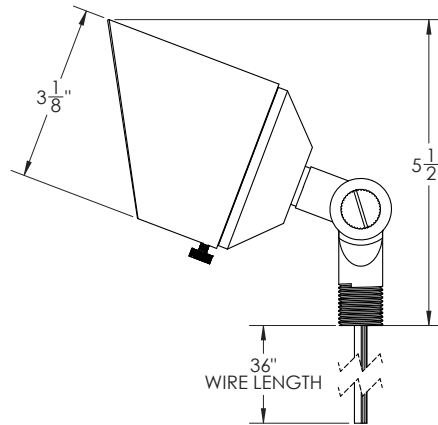

3 INCH

DIMENSIONS

A beautiful rubbed bronze finish and solid brass construction make this gorgeous up light ideal for any traditional lawn or landscape. These up lights are available in various sizes and wattages. The brass lights have;

- Integrated LEDs that are easily replaceable without removing the fixtures.
- Vertical tilt up to 270 degrees.
- Haven Lighting Anti-moisture connections.

TECHNICAL SPECIFICATIONS

POWER INFORMATION

Voltage: 12V – 15V AC

XX = Lens Angle (ie: 06=6°, 15=15°, 25=25°, 45=45°, 60=60°) = Best Seller