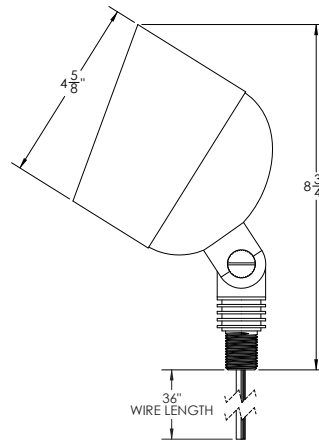

5 INCH

DIMENSIONS

A beautiful rubbed bronze finish and solid brass construction make this gorgeous up light ideal for any traditional lawn or landscape. These up lights are available in various sizes and wattages. The brass lights have;

- Integrated LEDs that are easily replaceable without removing the fixtures.
- Vertical tilt up to 270 degrees.
- Haven Lighting Anti-moisture connections.

TECHNICAL SPECIFICATIONS

POWER INFORMATION

Voltage: 12V – 15V AC

MODEL NUMBER	COLOR OPTION	LED/MAX POWER	FIXTURE SIZE	STAKE OPTION
9FBU514W-0XX	RGBW	14W / 18W	5 Inch	Standard

XX = Lens Angle (ie: 06=6°, 15=15°, 25=25°, 45=45°, 60=60°)