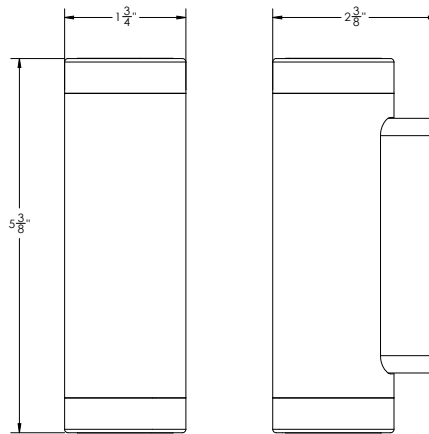

DIMENSIONS

The perfect light for any outdoor living space. This sturdy powder-coated aluminum design mounts on any wall with ease. The 6W beam can shine upward, downward, or both. It's completely up to you. Control from anywhere or schedule these lights using our 9 Series Smart Transformer and the Haven Lighting Mobile App. With a 1 1/8 inch mounting bracket, this light is perfect for pool enclosures, lanais, or any outdoor living space.