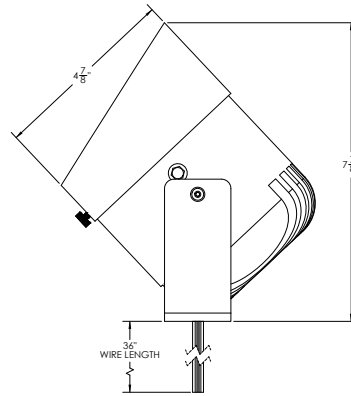

- Integrated LEDs that are easily replaceable without removing the fixtures.
- Infinite vertical tilt up to 270 degrees.
- Haven Lighting Anti-moisture connections.

DIMENSIONS

TECHNICAL SPECIFICATIONS

POWER INFORMATION

Voltage: 12V – 15V AC

Wattage Options: 14W

Max Voltage: 15V AC

Brightness: 10 Levels

Lens Angle Options: 15°, 25°, 45° and 60° included

Full Color Specifications: See the last page of this guide

Transformer: 9 Series required (sold separately)

LUMENS

WHITE	RED	GREEN	BLUE
1780	733	1132	533

FEATURES

 Weatherproof	 Cast Aluminum Finish	 Dimmable	 Smartphone Control	 Full Color (RGBW)
---	---	---	---	--

MODEL NUMBER	COLOR OPTION	LED/MAX POWER	FIXTURE SIZE	STAKE OPTION
9FAU514W-2XX	RGBW	14W / 18W	5 Inch	Steel Spikes

XX = Lens Angle (ie: 06=6°, 15=15°, 25=25°, 45=45°, 60=60°)