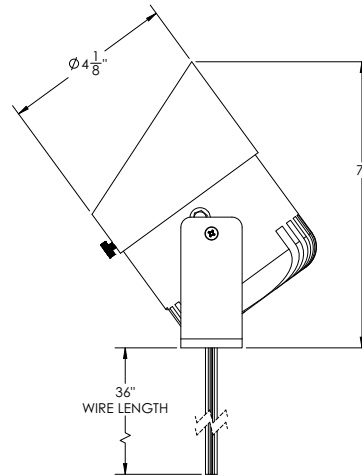

4 INCH

**DIMENSIONS**

Sleek and modern, our LED aluminum up light creates the perfect light to accent a property’s distinct features. These lights encourage expression and depth to landscapes while increasing a property’s overall value. Powerful and refined, these up lights have;

- Integrated LEDs that are easily replaceable without removing the fixtures.
- Infinite vertical tilt up to 270 degrees.
- Haven Lighting Anti-moisture connections.

**TECHNICAL SPECIFICATIONS**

**POWER INFORMATION**

**Voltage:** 12V – 15V AC

**Wattage Options:** 10W

**Max Voltage:** 15V AC

**Brightness:** 10 Levels

**Lens Angle Options:** 15°, 25°, 45° and 60° included

**Full Color Specifications:** See the last page of this guide

MODEL NUMBER	COLOR OPTION	LED/MAX POWER	FIXTURE SIZE	STAKE OPTION
9FAU410W-2	RGBW	10W / 12W	4 Inch	Steel Spikes