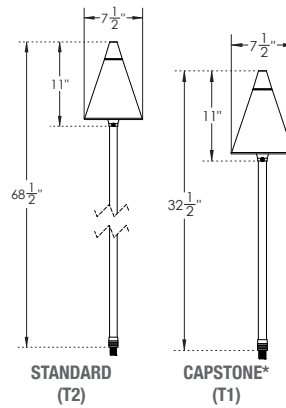

DIMENSIONS

The beautiful union of style, function and expression, our Tiki Lights handsomely beautify any outdoor living space. Constructed of solid brass with a brushed bronze finish, they feature a full burning torch that is perfect for every outdoor entertaining engagement. These lights have;

- Integrated LED design.
- Anti-moisture connections.
- 20 fl. oz. tiki fluid capacity.

TECHNICAL SPECIFICATIONS

POWER INFORMATION

Voltage: 12V – 15V AC

Wattage: 6W

Max Voltage: 15V AC

Lumens: 497

Color Temperature: 2700K, 3000K, 4000K (Selectable)

Transformer: Stratus or Mosaic (sold separately)

STAKE OPTIONS

INCLUDED
Extra Large
Stake

AVAILABLE
Surface Mount*

*INCLUDED WITH
CAPSTONE TIKI

FEATURES

 Weatherproof	 Solid Brass Finish	 Classic White (W)

MODEL NUMBER	ENCLOSURE	COLOR OPTION	LED/MAX POWER	STAKE OPTION
6ST16W-4	Capstone	2700K / 3000K / 4000K	6W / 7W	Surface Mount
6ST26W-3	Standard	2700K / 3000K / 4000K	6W / 7W	Extra Large Stake
6ST26W-4	Standard	2700K / 3000K / 4000K	6W / 7W	Surface Mount

= Best Seller