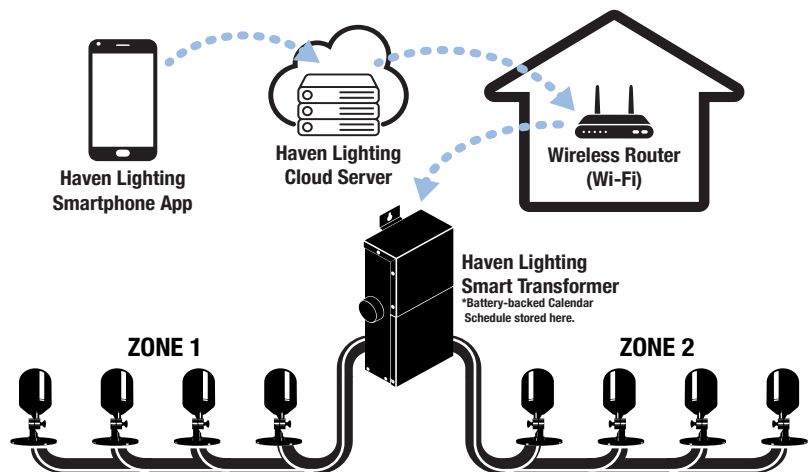

### POWER INFORMATION

**Voltage:** 120V AC

**Power Options:** 150W, 300W

**Output Voltage:** 15V AC

**Independent Zone Control:** 2 Zones

**Note:** This Transformer works exclusively with our 6 Series Standard Line of Landscape Lighting or any other standard low voltage lighting. It is not compatible with our 9 Series WiFi Enabled Line.

**Always disconnect the transformer from the electrical outlet before working on or installing this unit and/or any part of the lighting system.**

Our smart low voltage transformer takes the frustration out of scheduling the on and off times for your low voltage outdoor lighting. Simple scheduling with the Haven app is all it takes. With our Automatic Time Adjustment feature, you won't need to worry about sunrise and sunset times changing throughout the year. It even adjusts for Daylight Savings Time. All the schedules are downloaded to your controller so your lights will never miss a beat even if your internet is down. You'll never be frustrated with antiquated lighting technology again.