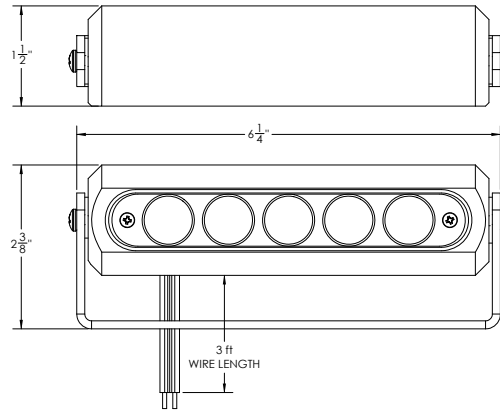

DIMENSIONS

Our LED feature light is the epitome of style, performance and technology exclusive to Haven Lighting. A striking low-profile design, the custom optics distribute superior brightness while capturing the beauty of your small lawn features and hardscapes. The unique fixture shape is perfect to accent statues, small trees, rock walls or bushes, and is an excellent solution to highlight the architectural elegance of specialty dormer windows, porticos and roofs. These lights have;

- Haven LED technology
- Vertical tilt up to 270 degrees.
- Haven Lighting Anti-moisture connections.

TECHNICAL SPECIFICATIONS

POWER INFORMATION

Voltage: 12V AC or 12V DC

Wattage: 3W

Max Voltage: 15V AC or 15V DC

Classic White (W)

MODEL NUMBER	COLOR OPTION	LED/MAX POWER	LENS ANGLE	STAKE OPTION
627SF23W-245	W	3W / 4W	45°	Steel Spikes
627SF23W-260	W	3W / 4W	60°	Steel Spikes

= Best Seller