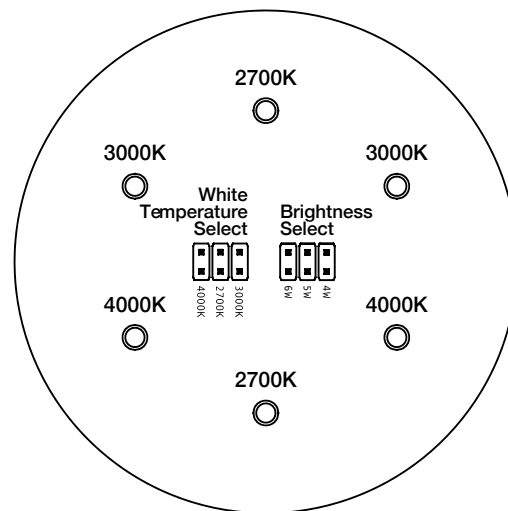

1 LIGHT
36
POSSIBILITIES

3 INCH

DIMENSIONS

TECHNICAL SPECIFICATIONS

POWER INFORMATION

Voltage: 12V – 15V AC

Wattage: 3W, 4.5W, 6W (Selectable)

Max Voltage: 15V AC

Lens Angle Options: 10°, 25°, 45°, and 60° included

Lumens: 690

Color Temperature: 2700K, 3000K, 4000K (Selectable)

Transformer: Stratus or Mosaic (sold separately)

CIRCUIT BOARD LAYOUT

FEATURES

 Weatherproof	 Solid Brass Finish	 Classic White (W)	 Swappable Lens Angles
---	---	--	--

MODEL NUMBER	COLOR OPTION	LED/MAX POWER	FIXTURE SIZE	STAKE OPTION
6SBU36W-0	2700K / 3000K / 4000K	6W / 7W	3 Inch	Standard

 = Best Seller