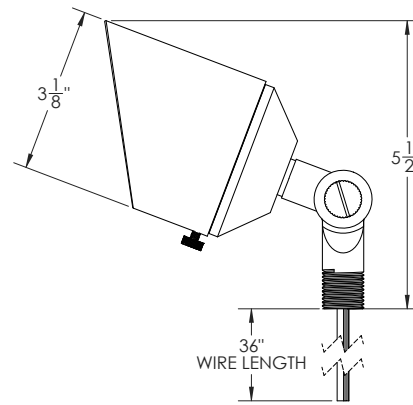

1 LIGHT
36
POSSIBILITIES

3 INCH

DIMENSIONS

TECHNICAL SPECIFICATIONS

POWER INFORMATION

Voltage: 12V – 15V AC

Wattage: 3W, 4.5W, 6W (Selectable)

Max Voltage: 15V AC

MODEL NUMBER	COLOR OPTION	LED/MAX POWER	FIXTURE SIZE	STAKE OPTION
6SBU36W-0	2700K / 3000K / 4000K	6W / 7W	3 Inch	Standard

 = Best Seller