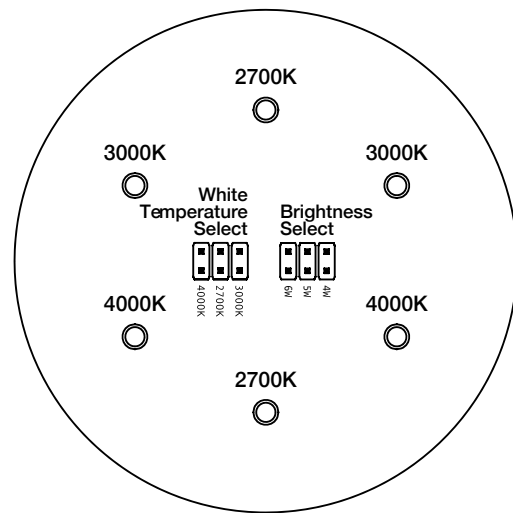

1 LIGHT  
**36**  
POSSIBILITIES

**DIMENSIONS**

A beautiful rubbed bronze finish and solid brass construction make this gorgeous down light ideal for any feature you wish to illuminate. These down lights are available in a 3 inch fixture and 6 watts of power.

**Voltage:** 12V – 15V AC

**Wattage:** 3W, 4.5W, 6W (Selectable)

**Max Voltage:** 15V AC

**Lens Angle Options:** 10°, 25°, 45°, and 60° included

**Lumens:** 690

**Color Temperature:** 2700K, 3000K, 4000K (Selectable)

**Transformer:** Stratus or Mosaic (sold separately)

**STAKE OPTIONS**

**INCLUDED**  
Surface  
Mount

**CIRCUIT BOARD LAYOUT**

**FEATURES**

 Weatherproof	 Solid Brass Finish	 Classic White (W)	 Swappable Lens Angles
---	---	--	--

MODEL NUMBER	COLOR OPTION	LED/MAX POWER	FIXTURE SIZE
6SBD36W	2700K / 3000K / 4000K	6W / 7W	3 Inch