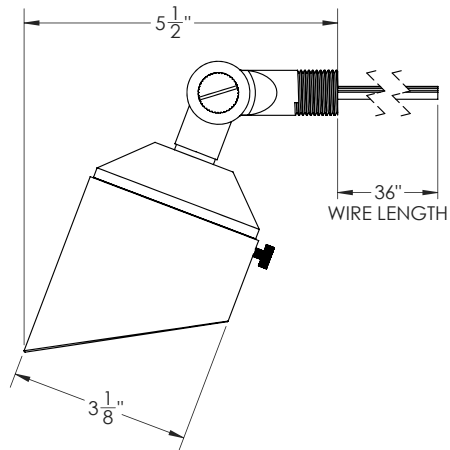

1 LIGHT  
**36**  
POSSIBILITIES

**DIMENSIONS**

A beautiful rubbed bronze finish and solid brass construction make this gorgeous down light ideal for any feature you wish to illuminate. These down lights are available in a 3 inch fixture and 6 watts of power.

- Integrated LEDs that are easily replaceable without removing the fixtures.
- Vertical tilt up to 270 degrees.
- Haven Lighting Anti-moisture connections.

**TECHNICAL SPECIFICATIONS**

**POWER INFORMATION**

MODEL NUMBER	COLOR OPTION	LED/MAX POWER	FIXTURE SIZE
6SBD36W	2700K / 3000K / 4000K	6W / 7W	3 Inch